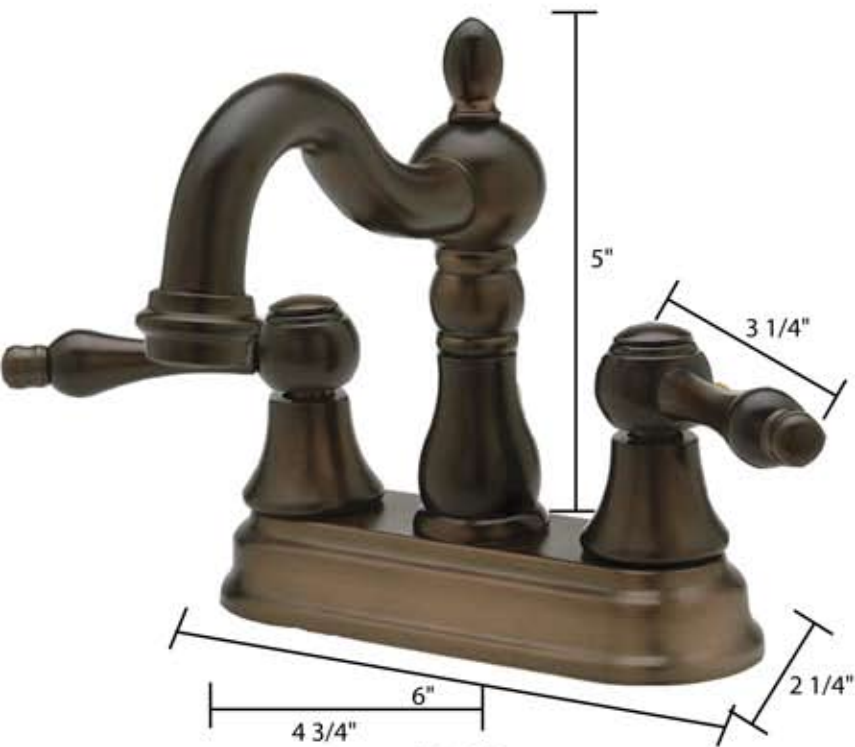

Basan

12112

4" Lavatory faucet flow rate:
2.2G/minutes @ 40 Psi

12118

8" Lavatory faucet flow rate:
2.2G/minutes @ 40 Psi

12113

3 pcs Bath Faucet flow rate:
4.0G/minutes @ 40 Psi

Quality for life.