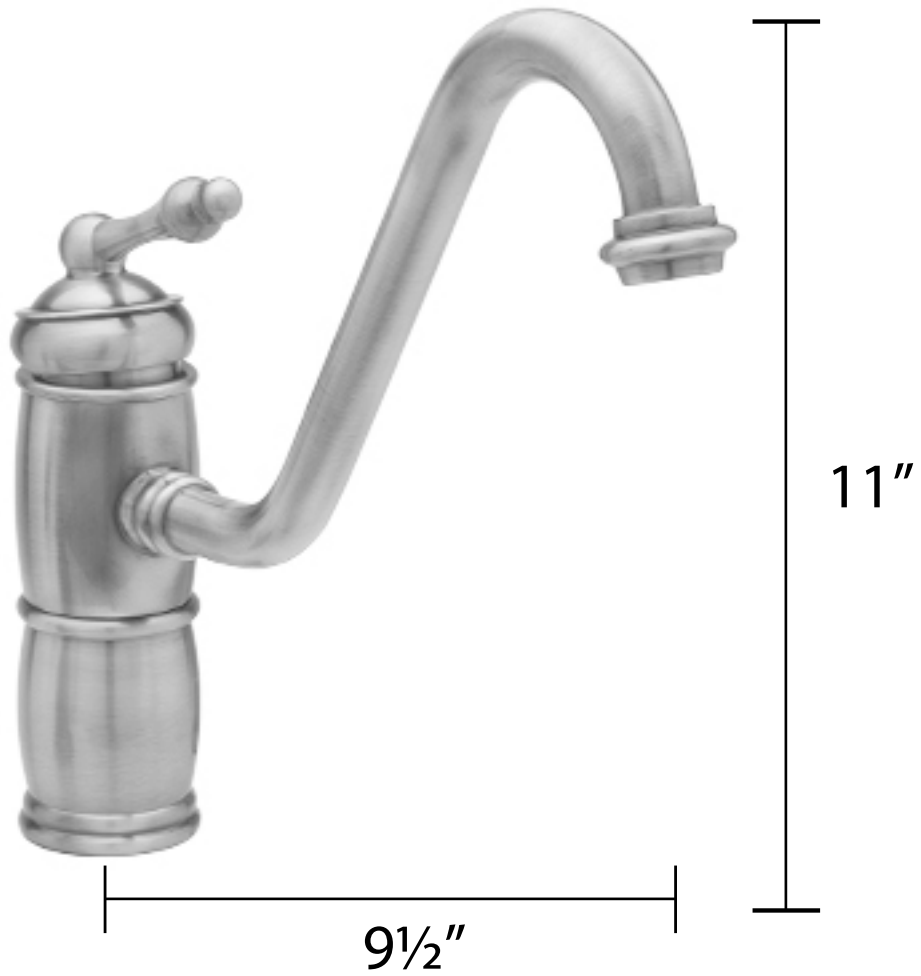

Kitchen

Kitchen faucet flow rate:
2.2G/minutes @ 40 Psi

K-1050

Quality for life.